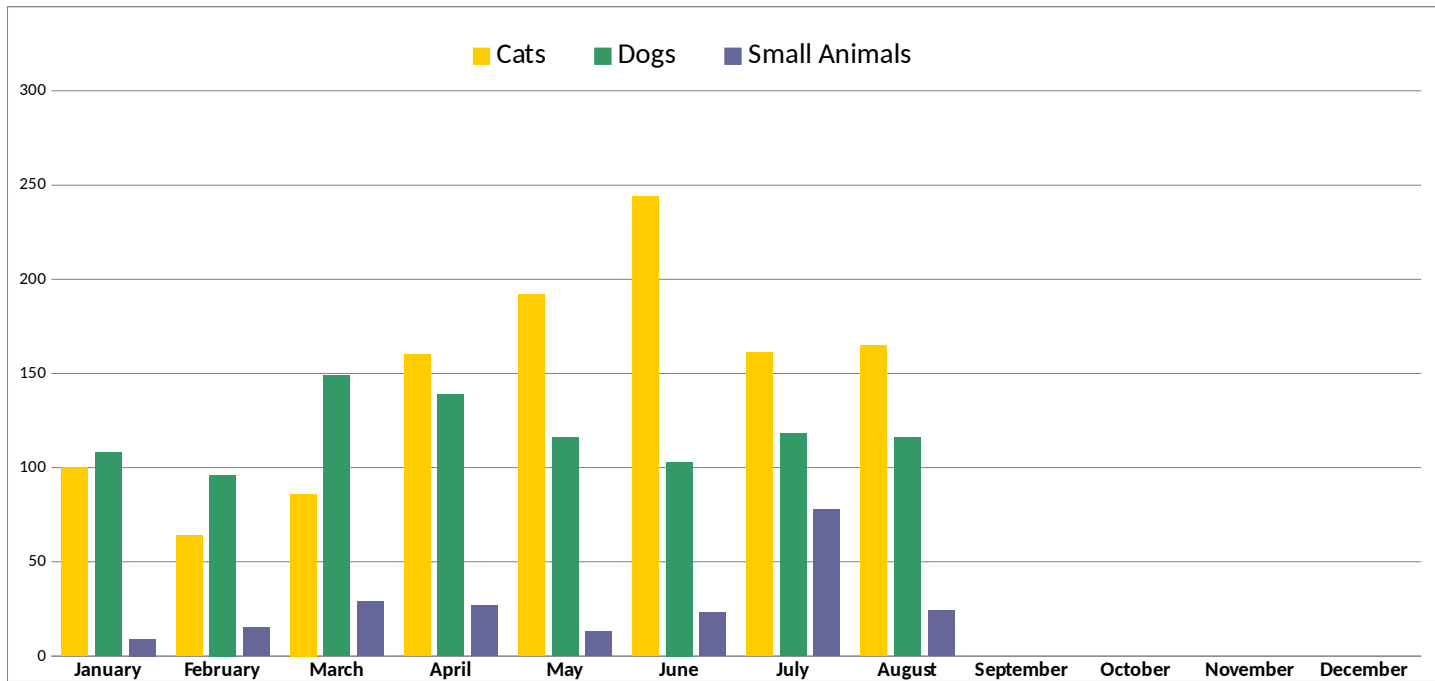

CMHS 2019 Intake Data

Source	Species	January	February	March	April	May	June	July	August	September	October	November	December	YTD
Stray	Cats	41	33	43	71	136	175	108	127					734
	Dogs	59	47	55	60	61	43	51	51					427
	Small Animals	2	2	3	3	1	1	1	1					14
Owner Surrender	Cats	56	26	39	84	41	63	33	25					367
	Dogs	33	31	64	50	26	45	29	27					305
	Small Animals	6	13	13	17	11	20	77	22					179
Adoption Returns	Cats	1	1	2	2	7	1	3	3					20
	Dogs	5	5	9	11	10	0	4	5					49
	Small Animals	0	0	0	0	0	2	0	0					2
Transfer In	Cats	2	4	2	3	8	5	17	10					51
	Dogs	11	13	21	18	19	15	34	33					164
	Small Animals	1	0	13	7	1	0	0	1					23
Total Intake	Cats	100	64	86	160	192	244	161	165	0	0	0	0	1172
	Dogs	108	96	149	139	116	103	118	116	0	0	0	0	945
	Small Animals	9	15	29	27	13	23	78	24	0	0	0	0	218
Grand Totals		217	175	264	326	321	370	357	305	0	0	0	0	2335

2019 Intake Trends

CMHS 2019 Animals Sent to Rescue

Rescue	Species	January	February	March	April	May	June	July	August	September	October	November	December	YTD
Second Chance	Cats	0	0	0	0	1	11	4	7					23
	Dogs	0	0	0	0	0	0	0	0					0
	Small Animals	0	0	0	0	0	0	0	0					0
	Total	0	0	0	0	1	11	4	7	0	0	0	0	23
Breed Specific	Cats	0	0	0	0	0	0	0	0					0
	Dogs	1	0	1	0	0	1	2	1					6
	Small Animals	0	0	0	0	0	0	0	0					0
	Total	1	0	1	0	0	1	2	1	0	0	0	0	6
Other Rescues	Cats	4	0	0	1	0	0	1	0					6
	Dogs	3	2	6	4	1	1	2	2					21
	Small Animals	0	0	0	0	0	0	10	0					10
	Total	7	2	6	5	1	1	13	2	0	0	0	0	37
Total Sent to Rescue	Cats	4	0	0	1	1	11	5	7	0	0	0	0	29
	Dogs	4	2	7	4	1	2	4	3	0	0	0	0	27
	Small Animals	0	0	0	0	0	0	10	0	0	0	0	0	10
Grand Totals		8	2	7	5	2	13	19	10	0	0	0	0	66