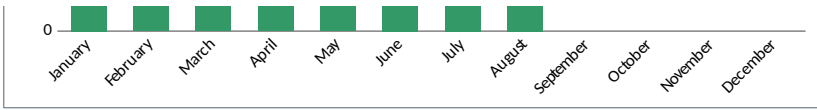

CMHS 2019 Intake Data

Source	Species	January	February	March	April	May	June	July	August	September	October	November	December	YTD
Stray	Cats	41	33	43	71	136	175	108	127					734
	Dogs	59	47	55	60	61	43	51	51					427
	Small Animals	2	2	3	3	1	1	1	1					14
Owner Surrender	Cats	56	26	39	84	41	63	33	25					367
	Dogs	33	31	64	50	26	45	29	27					305
	Small Animals	6	13	13	17	11	20	77	22					179
Adoption Returns	Cats	1	1	2	2	7	1	3	3					20
	Dogs	5	5	9	11	10	0	4	5					49
	Small Animals	0	0	0	0	0	2	0	0					2
Transfer In	Cats	2	4	2	3	8	5	17	10					51
	Dogs	11	13	21	18	19	15	34	33					164
	Small Animals	1	0	13	7	1	0	0	1					23
Total Intake	Cats	100	64	86	160	192	244	161	165	0	0	0	0	1172
	Dogs	108	96	149	139	116	103	118	116	0	0	0	0	945
	Small Animals	9	15	29	27	13	23	78	24	0	0	0	0	218
Grand Totals		217	175	264	326	321	370	357	305	0	0	0	0	2335

2019 Intake Trends

CMHS 2019 Animals Sent to Rescue

Rescue	Species	January	February	March	April	May	June	July	August	September	October	November	December	YTD
Second Chance	Cats	0	0	0	0	1	11	4	7					23
	Dogs	0	0	0	0	0	0	0	0					0
	Small Animals	0	0	0	0	0	0	0	0					0
	Total	0	0	0	0	1	11	4	7	0	0	0	0	23
Breed Specific	Cats	0	0	0	0	0	0	0	0					0
	Dogs	1	0	1	0	0	1	2	1					6
	Small Animals	0	0	0	0	0	0	0	0					0
	Total	1	0	1	0	0	1	2	1	0	0	0	0	6
Other Rescues	Cats	4	0	0	1	0	0	1	0					6
	Dogs	3	2	6	4	1	1	2	2					21
	Small Animals	0	0	0	0	0	0	10	0					10
	Total	7	2	6	5	1	1	13	2	0	0	0	0	37
Total Sent to Rescue	Cats	4	0	0	1	1	11	5	7	0	0	0	0	29
	Dogs	4	2	7	4	1	2	4	3	0	0	0	0	27
	Small Animals	0	0	0	0	0	0	10	0	0	0	0	0	10
Grand Totals		8	2	7	5	2	13	19	10	0	0	0	0	66