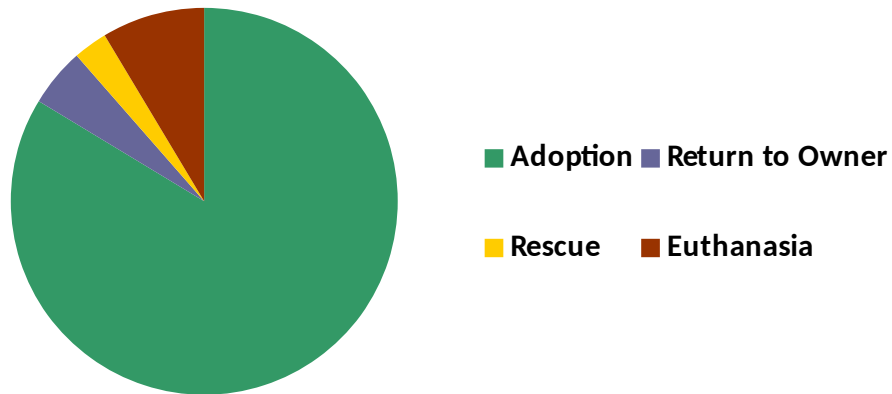

CMHS 2019 Outcome Analysis

YTD

Outcome	Cats	Dogs	Small Animals	Grand Total
Adoption	855	684	171	1710
Return to Owner	50	221	3	274
Rescue	29	27	10	66
Euthanasia	88	34	4	126
Grand Totals	1022	966	188	2176

Outcomes for Cats