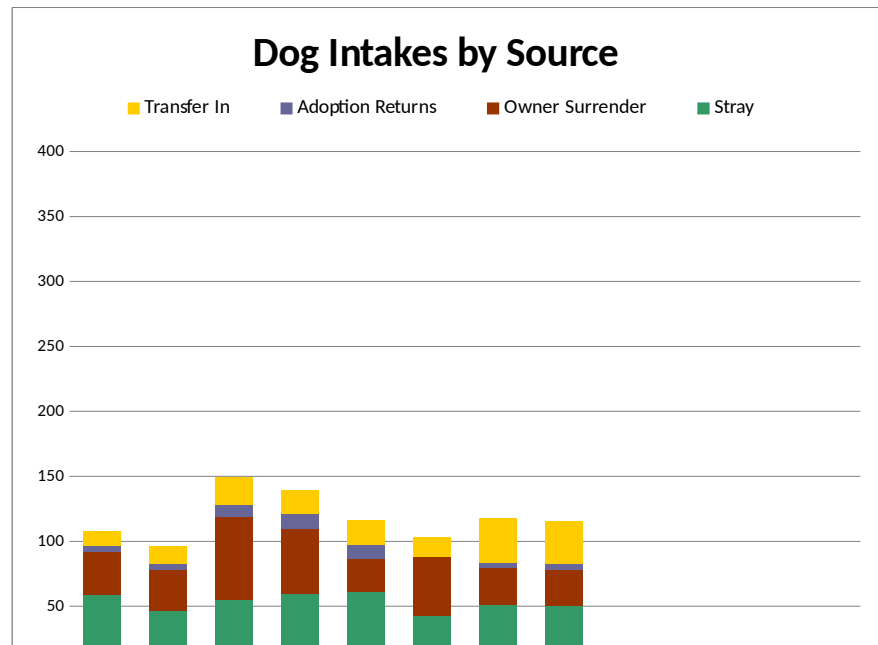

CMHS 2019 Intake Data

Source	Species	January	February	March	April	May	June	July	August	September	October	November	December	YTD
Stray	Cats	41	33	43	71	136	175	108	127					734
	Dogs	59	47	55	60	61	43	51	51					427
	Small Animals	2	2	3	3	1	1	1	1					14
Owner Surrender	Cats	56	26	39	84	41	63	33	25					367
	Dogs	33	31	64	50	26	45	29	27					305
	Small Animals	6	13	13	17	11	20	77	22					179
Adoption Returns	Cats	1	1	2	2	7	1	3	3					20
	Dogs	5	5	9	11	10	0	4	5					49
	Small Animals	0	0	0	0	0	2	0	0					2
Transfer In	Cats	2	4	2	3	8	5	17	10					51
	Dogs	11	13	21	18	19	15	34	33					164
	Small Animals	1	0	13	7	1	0	0	1					23
Total Intake	Cats	100	64	86	160	192	244	161	165	0	0	0	0	1172
	Dogs	108	96	149	139	116	103	118	116	0	0	0	0	945
	Small Animals	9	15	29	27	13	23	78	24	0	0	0	0	218
Grand Totals		217	175	264	326	321	370	357	305	0	0	0	0	2335

2019 Intake Trends