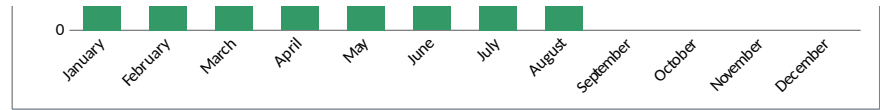

CMHS 2019 Intake Data

Source	Species	January	February	March	April	May	June	July	August	September	October	November	December	YTD
Stray	Cats	41	33	43	71	136	175	108	127					734
	Dogs	59	47	55	60	61	43	51	51					427
	Small Animals	2	2	3	3	1	1	1	1					14
Owner Surrender	Cats	56	26	39	84	41	63	33	25					367
	Dogs	33	31	64	50	26	45	29	27					305
	Small Animals	6	13	13	17	11	20	77	22					179
Adoption Returns	Cats	1	1	2	2	7	1	3	3					20
	Dogs	5	5	9	11	10	0	4	5					49
	Small Animals	0	0	0	0	0	2	0	0					2
Transfer In	Cats	2	4	2	3	8	5	17	10					51
	Dogs	11	13	21	18	19	15	34	33					164
	Small Animals	1	0	13	7	1	0	0	1					23
Total Intake	Cats	100	64	86	160	192	244	161	165	0	0	0	0	1172
	Dogs	108	96	149	139	116	103	118	116	0	0	0	0	945
	Small Animals	9	15	29	27	13	23	78	24	0	0	0	0	218
Grand Totals		217	175	264	326	321	370	357	305	0	0	0	0	2335

2019 Intake Trends

CMHS 2019 Animals Sent to Rescue

Rescue	Species	January	February	March	April	May	June	July	August	September	October	November	December	YTD
Second Chance	Cats	0	0	0	0	1	11	4	7					23
	Dogs	0	0	0	0	0	0	0	0					0
	Small Animals	0	0	0	0	0	0	0	0					0
	Total	0	0	0	0	1	11	4	7	0	0	0	0	23
Breed Specific	Cats	0	0	0	0	0	0	0	0					0
	Dogs	1	0	1	0	0	1	2	1					6
	Small Animals	0	0	0	0	0	0	0	0					0
	Total	1	0	1	0	0	1	2	1	0	0	0	0	6
Other Rescues	Cats	4	0	0	1	0	0	1	0					6
	Dogs	3	2	6	4	1	1	2	2					21
	Small Animals	0	0	0	0	0	0	10	0					10
	Total	7	2	6	5	1	1	13	2	0	0	0	0	37
Total Sent to Rescue	Cats	4	0	0	1	1	11	5	7	0	0	0	0	29
	Dogs	4	2	7	4	1	2	4	3	0	0	0	0	27
	Small Animals	0	0	0	0	0	0	10	0	0	0	0	0	10
Grand Totals		8	2	7	5	2	13	19	10	0	0	0	0	66