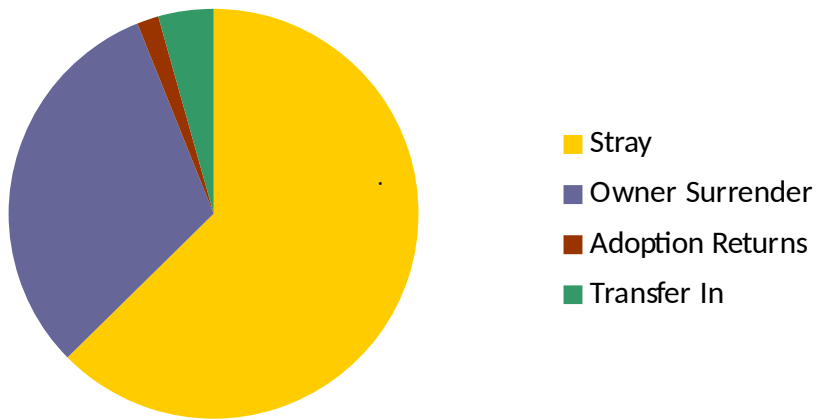

CMHS 2019 Intake Analysis

YTD

Source	Cats	Dogs	Small Animals	Grand Total
Stray	734	427	14	1175
Owner Surrender	367	305	179	851
Adoption Returns	20	49	2	71
Transfer In	51	164	23	238
Grand Totals	1172	945	218	2335

Cat Intakes by Source