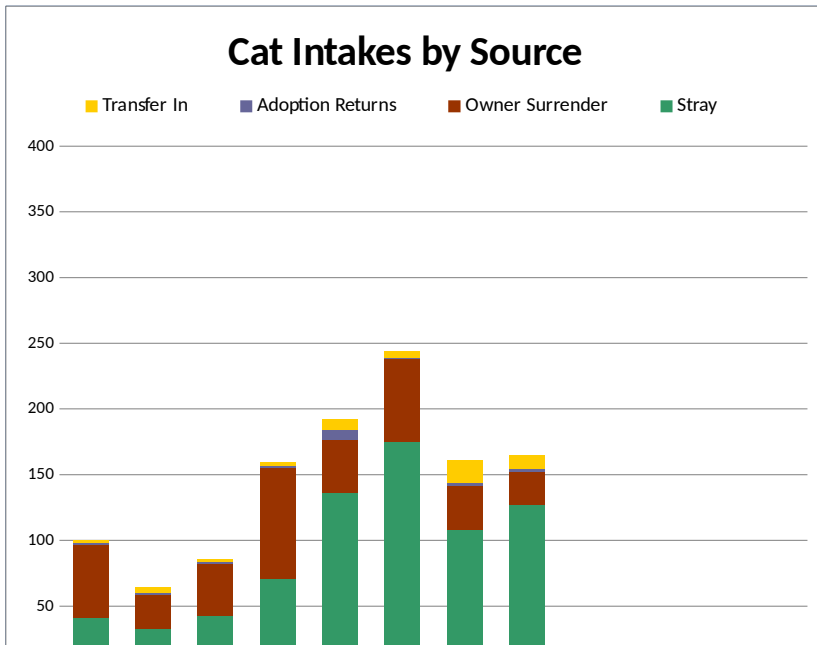

CMHS 2019 Intake Data

Source	Species	January	February	March	April	May	June	July	August	September	October	November	December	YTD
Stray	Cats	41	33	43	71	136	175	108	127					734
	Dogs	59	47	55	60	61	43	51	51					427
	Small Animals	2	2	3	3	1	1	1	1					14
Owner Surrender	Cats	56	26	39	84	41	63	33	25					367
	Dogs	33	31	64	50	26	45	29	27					305
	Small Animals	6	13	13	17	11	20	77	22					179
Adoption Returns	Cats	1	1	2	2	7	1	3	3					20
	Dogs	5	5	9	11	10	0	4	5					49
	Small Animals	0	0	0	0	0	2	0	0					2
Transfer In	Cats	2	4	2	3	8	5	17	10					51
	Dogs	11	13	21	18	19	15	34	33					164
	Small Animals	1	0	13	7	1	0	0	1					23
Total Intake	Cats	100	64	86	160	192	244	161	165	0	0	0	0	1172
	Dogs	108	96	149	139	116	103	118	116	0	0	0	0	945
	Small Animals	9	15	29	27	13	23	78	24	0	0	0	0	218
Grand Totals		217	175	264	326	321	370	357	305	0	0	0	0	2335

2019 Intake Trends

CMHS 2019 Animals Sent to Rescue

Rescue	Species	January	February	March	April	May	June	July	August	September	October	November	December	YTD
Second Chance	Cats	0	0	0	0	1	11	4	7					23
	Dogs	0	0	0	0	0	0	0	0					0
	Small Animals	0	0	0	0	0	0	0	0					0
	Total	0	0	0	0	1	11	4	7	0	0	0	0	23
Breed Specific	Cats	0	0	0	0	0	0	0	0					0
	Dogs	1	0	1	0	0	1	2	1					6
	Small Animals	0	0	0	0	0	0	0	0					0
	Total	1	0	1	0	0	1	2	1	0	0	0	0	6
Other Rescues	Cats	4	0	0	1	0	0	1	0					6
	Dogs	3	2	6	4	1	1	2	2					21
	Small Animals	0	0	0	0	0	0	10	0					10
	Total	7	2	6	5	1	1	13	2	0	0	0	0	37
Total Sent to Rescue	Cats	4	0	0	1	1	11	5	7	0	0	0	0	29
	Dogs	4	2	7	4	1	2	4	3	0	0	0	0	27
	Small Animals	0	0	0	0	0	0	10	0	0	0	0	0	10
Grand Totals		8	2	7	5	2	13	19	10	0	0	0	0	66