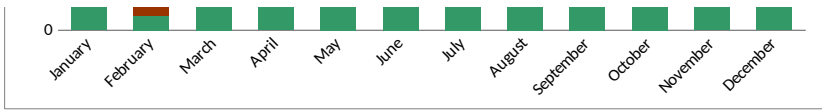

CMHS 2022 Animals Sent to Rescue

Rescue	Species	January	February	March	April	May	June	July	August	September	October	November	December	YTD	
Second Chance	Cats	0	0	0	0	0	0	0	0	0	1	0	0	1	
	Dogs	0	0	0	1	0	0	0	0	0	0	0	0	1	
	Small Animals	0	0	0	0	0	0	0	0	0	0	0	0	0	
	Total	0	0	0	1	0	0	0	0	0	0	1	0	0	2
Breed Specific	Cats	0	0	0	0	0	0	0	0	0	0	0	0	0	
	Dogs	0	0	0	0	0	0	0	0	0	1	0	0	1	
	Small Animals	0	0	0	0	0	0	0	0	0	0	0	0	0	
	Total	0	0	0	0	0	0	0	0	0	1	0	0	0	1
Other Rescues	Cats	0	0	0	0	0	0	0	0	0	0	0	0	0	
	Dogs	0	0	2	0	0	0	2	1	1	0	0	0	6	
	Small Animals	0	0	0	0	0	0	0	0	0	0	0	0	0	
	Total	0	0	2	0	0	0	2	1	1	0	0	0	6	
Total Sent to Rescue	Cats	0	0	0	0	0	0	0	0	0	1	0	0	1	
	Dogs	0	0	2	1	0	0	2	1	2	0	0	0	8	
	Small Animals	0	0	0	0	0	0	0	0	0	0	0	0	0	
Grand Totals		0	0	2	1	0	0	2	1	2	1	0	0	9