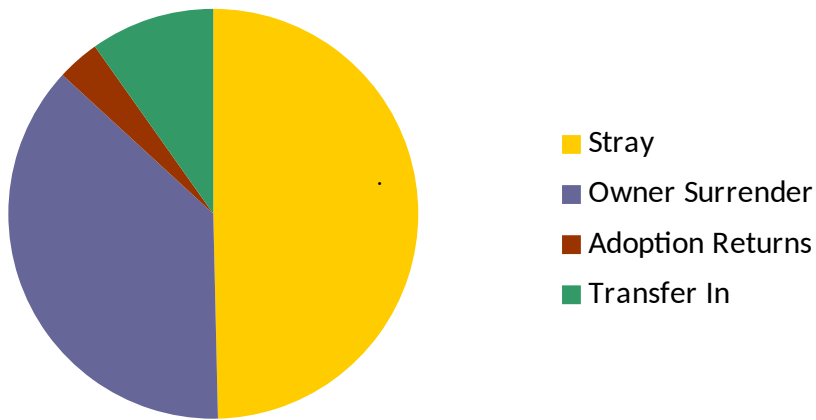

## CMHS 2022 Euthanasia Data

Reason	Species	January	February	March	April	May	June	July	August	September	October	November	December	YTD
Owner Request	Cats	1	2	0	0	0	1	2	0	1	1	1	0	9
	Dogs	1	1	1	0	0	0	0	1	2	0	3	2	11
	Small Animals	0	0	0	0	0	0	0	0	0	0	0	0	0
Health	Cats	1	2	3	1	6	9	1	1	2	1	5	2	34
	Dogs	1	0	0	1	0	0	0	1	0	1	1	1	6
	Small Animals	1	1	0	0	1	0	1	0	0	0	0	1	5
Died	Cats	0	2	1	2	7	9	3	2	3	2	1	0	32
	Dogs	1	1	0	1	0	0	0	0	0	0	0	0	3
	Small Animals	0	0	1	1	1	0	0	1	1	0	1	1	7
Behavioral	Cats	0	0	0	0	0	0	0	0	0	0	0	0	0
	Dogs	1	1	0	0	2	2	1	1	0	0	2	2	12
	Small Animals	0	0	0	0	0	0	0	0	0	0	0	0	0
Space	Cats	0	0	0	0	0	0	0	0	0	0	0	0	0
	Dogs	0	0	0	0	0	0	0	0	0	0	0	0	0
	Small Animals	0	0	0	0	0	0	0	0	0	0	0	0	0
Aggression	Cats	0	0	0	0	0	0	0	0	0	0	0	0	0
	Dogs	0	0	0	0	0	0	0	0	2	0	0	0	2
	Small Animals	0	0	0	0	0	0	0	0	0	0	0	0	0
Feral	Cats	0	0	0	0	0	0	0	0	0	0	0	0	0
	Dogs	0	0	0	0	0	0	0	0	0	0	0	0	0
	Small Animals	0	0	0	0	0	0	0	0	0	0	0	0	0
Age	Cats	0	0	0	0	0	0	0	0	0	0	0	0	0
	Dogs	0	0	0	0	0	0	0	0	0	0	0	0	0
	Small Animals	0	0	0	0	0	0	0	0	0	0	0	0	0
Euthanasia Totals	Cats	2	0	4	3	13	19	6	3	6	4	7	2	69
	Dogs	4	3	1	2	2	2	1	3	4	1	6	5	34
	Small Animals	1	1	1	1	2	0	1	1	1	0	1	2	12
Grand Totals		7	4	6	6	17	21	8	7	11	5	14	9	115

## Cat Intakes by Source