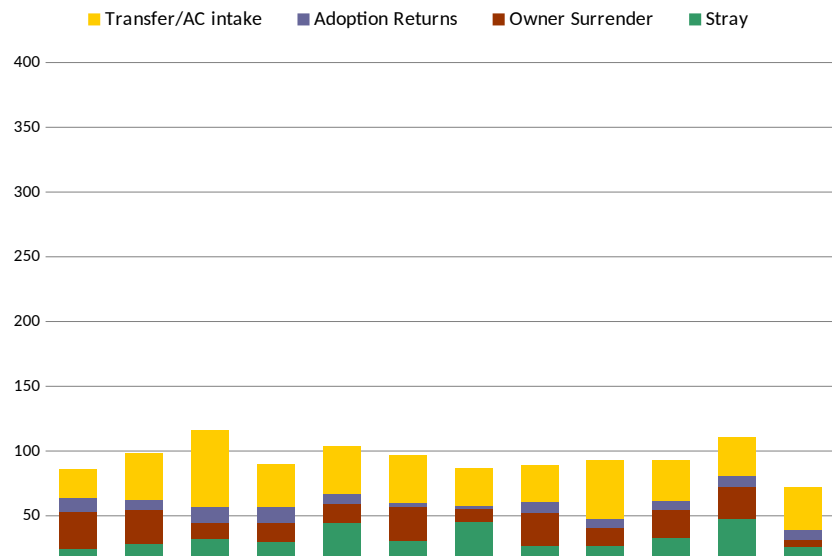

Dog Intakes by Source