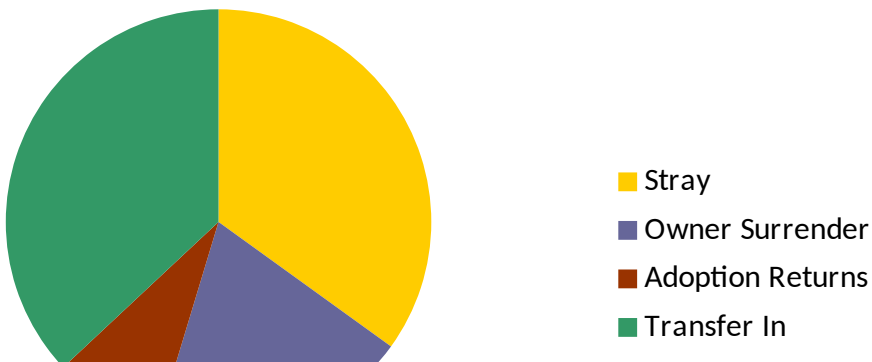

Dog Intakes by Source