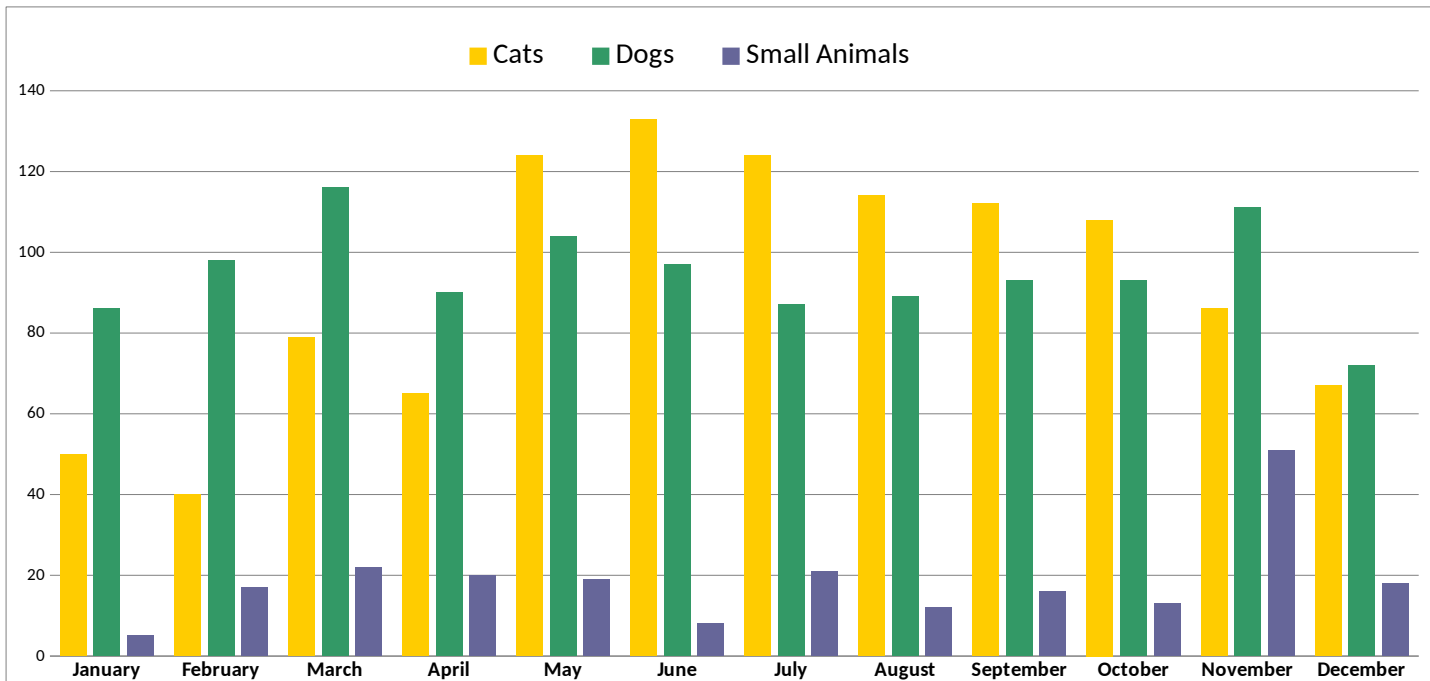

## CMHS 2022 Intake Data

Source	Species	January	February	March	April	May	June	July	August	September	October	November	December	YTD
Stray	Cats	19	11	33	32	68	71	87	68	42	59	35	22	547
	Dogs	25	28	32	30	45	31	45	27	27	33	48	26	397
	Small Animals	1	7	0	2	6	3	7	4	0	3	0	1	34
Owner Surrender	Cats	24	23	35	26	52	45	26	19	51	30	41	38	410
	Dogs	28	27	13	15	14	26	10	25	14	22	24	6	224
	Small Animals	4	8	22	15	9	5	10	8	16	10	7	17	131
Adoption Returns	Cats	3	3	1	3	0	3	1	4	4	6	4	5	37
	Dogs	11	7	12	12	8	3	3	9	7	7	9	7	95
	Small Animals	0	2	0	0	0	0	1	0	0	0	0	0	3
Transfer/AC intake	Cats	4	3	10	4	4	14	10	23	15	13	6	2	108
	Dogs	22	36	59	33	37	37	29	28	45	31	30	33	420
	Small Animals	0	0	0	3	4	0	3	0	0	0	44	0	54
Total Intake	Cats	50	40	79	65	124	133	124	114	112	108	86	67	1102
	Dogs	86	98	116	90	104	97	87	89	93	93	111	72	1136
	Small Animals	5	17	22	20	19	8	21	12	16	13	51	18	222
<b>Grand Totals</b>		<b>141</b>	<b>155</b>	<b>217</b>	<b>175</b>	<b>247</b>	<b>238</b>	<b>232</b>	<b>215</b>	<b>221</b>	<b>214</b>	<b>248</b>	<b>157</b>	<b>2460</b>

## 2022 Intake Trends

### Cat Intakes by Source