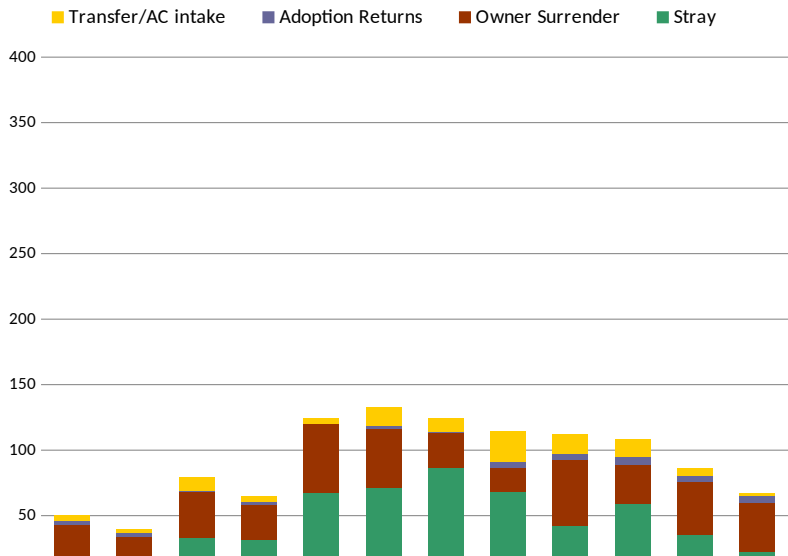

## CMHS 2022 Intake Data

Source	Species	January	February	March	April	May	June	July	August	September	October	November	December	YTD
Stray	Cats	19	11	33	32	68	71	87	68	42	59	35	22	547
	Dogs	25	28	32	30	45	31	45	27	27	33	48	26	397
	Small Animals	1	7	0	2	6	3	7	4	0	3	0	1	34
Owner Surrender	Cats	24	23	35	26	52	45	26	19	51	30	41	38	410
	Dogs	28	27	13	15	14	26	10	25	14	22	24	6	224
	Small Animals	4	8	22	15	9	5	10	8	16	10	7	17	131
Adoption Returns	Cats	3	3	1	3	0	3	1	4	4	6	4	5	37
	Dogs	11	7	12	12	8	3	3	9	7	7	9	7	95
	Small Animals	0	2	0	0	0	0	1	0	0	0	0	0	3
Transfer/AC intake	Cats	4	3	10	4	4	14	10	23	15	13	6	2	108
	Dogs	22	36	59	33	37	37	29	28	45	31	30	33	420
	Small Animals	0	0	0	3	4	0	3	0	0	0	44	0	54
Total Intake	Cats	50	40	79	65	124	133	124	114	112	108	86	67	1102
	Dogs	86	98	116	90	104	97	87	89	93	93	111	72	1136
	Small Animals	5	17	22	20	19	8	21	12	16	13	51	18	222
<b>Grand Totals</b>		<b>141</b>	<b>155</b>	<b>217</b>	<b>175</b>	<b>247</b>	<b>238</b>	<b>232</b>	<b>215</b>	<b>221</b>	<b>214</b>	<b>248</b>	<b>157</b>	<b>2460</b>

## 2022 Intake Trends

### Cat Intakes by Source